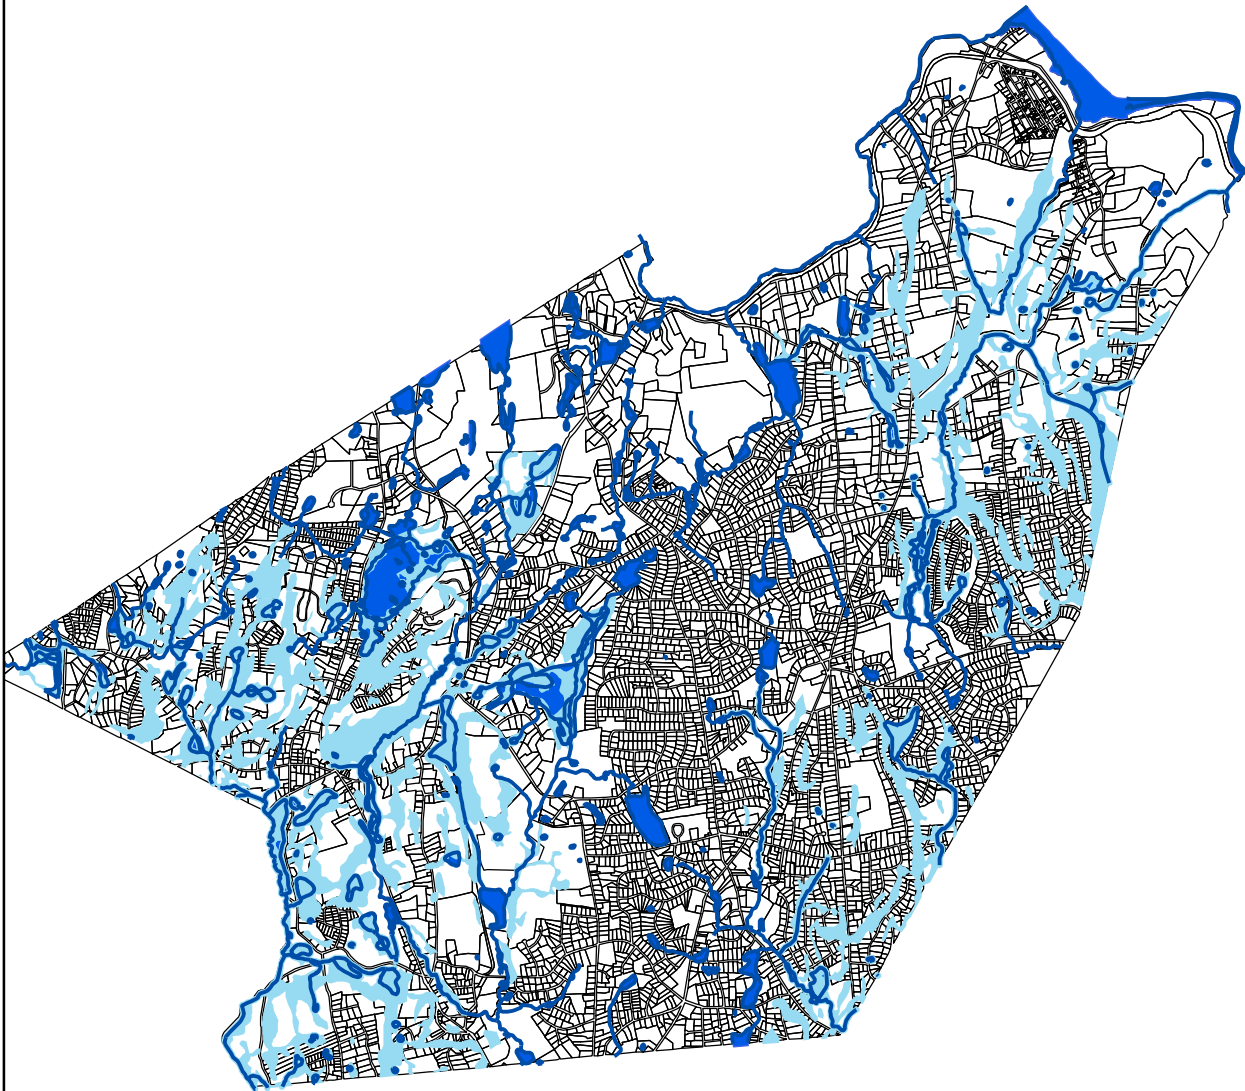

Monroe Water Resources

Legend

- Streams
- Class 1 Watershead
- Waterbodies